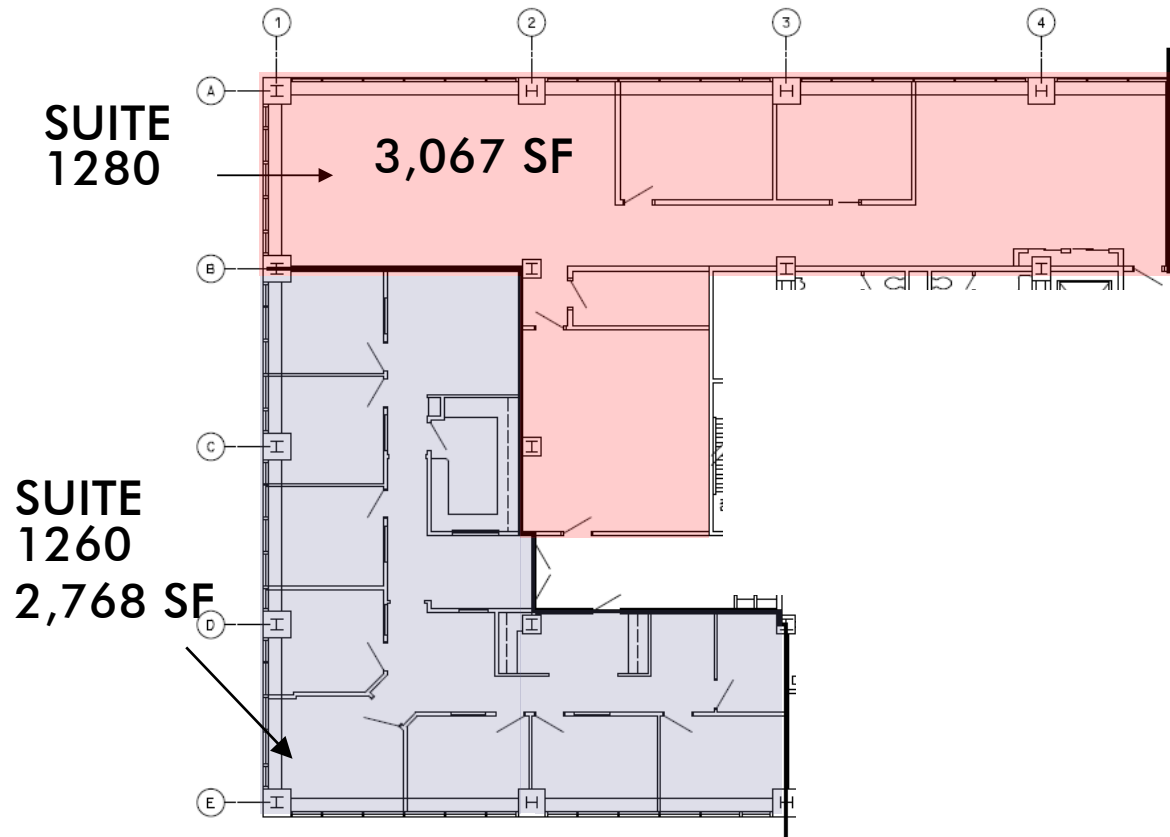

Kettering Tower

40 NORTH MAIN STREET
DAYTON, OHIO

FOR MORE
INFORMATION
PLEASE CONTACT

Beth Kernan
Associate
937.443.0900
beth.kernan@cbre.com

Paul Miller
Vice President
937.226.1550
paul.miller5@cbre.com