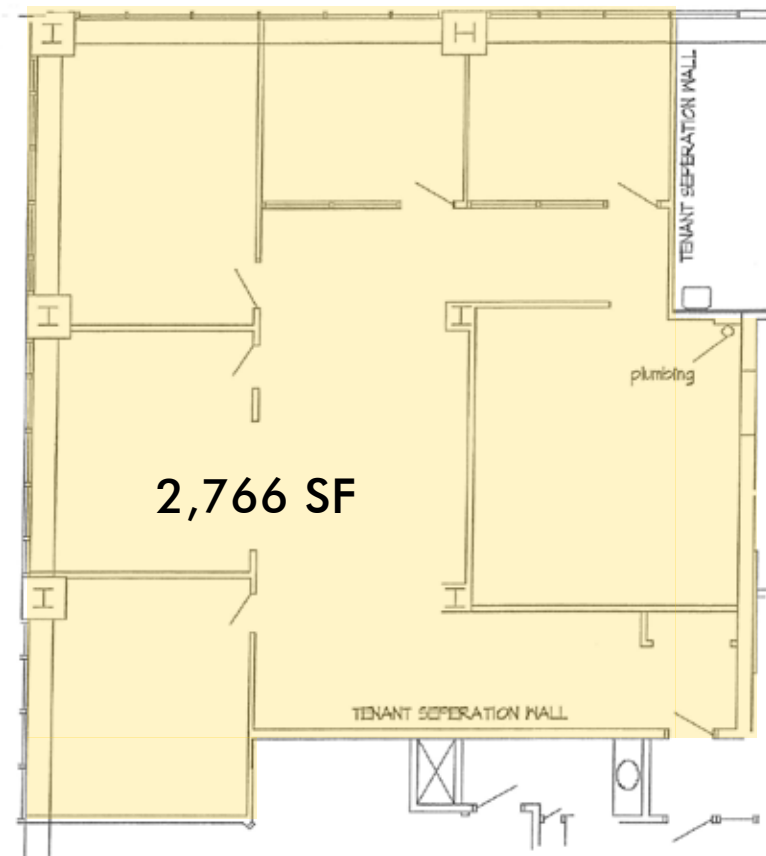

# Kettering Tower

40 NORTH MAIN STREET  
DAYTON, OHIO

SUITE 1450

FOR MORE  
INFORMATION  
PLEASE CONTACT

**Beth Kernan**  
Associate  
937.443.0900  
beth.kernan@cbre.com

**Paul Miller**  
Vice President  
937.226.1550  
paul.miller5@cbre.com