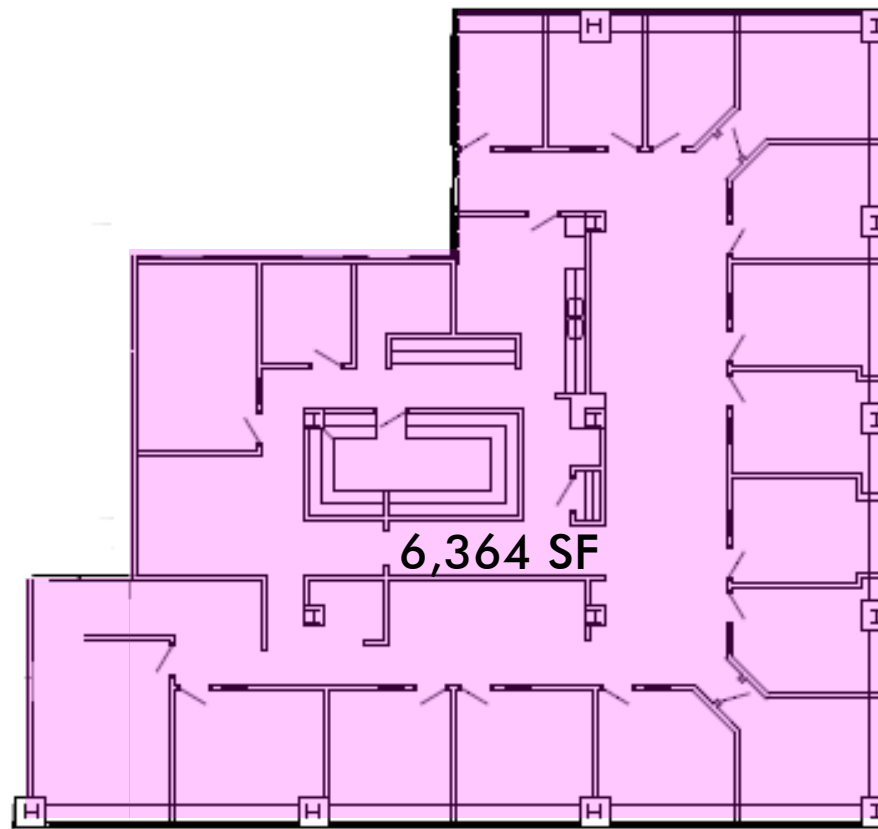

# Kettering Tower

40 NORTH MAIN STREET  
DAYTON, OHIO

**SUITE  
1610**

**FOR MORE  
INFORMATION  
PLEASE CONTACT**

**Beth Kernan**  
Associate  
937.443.0900  
beth.kernan@cbre.com

**Paul Miller**  
Vice President  
937.226.1550  
paul.miller5@cbre.com