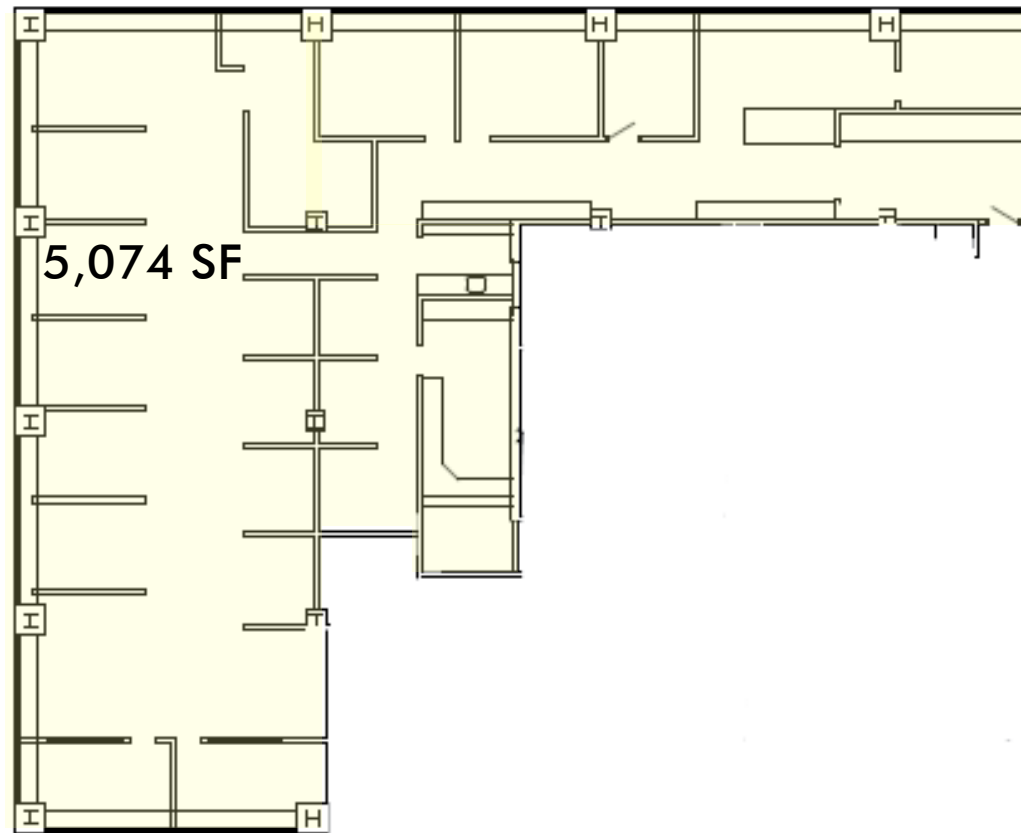

Kettering Tower

40 NORTH MAIN STREET
DAYTON, OHIO

**SUITE
1670**

**FOR MORE
INFORMATION
PLEASE CONTACT**

Beth Kernan
Associate
937.443.0900
beth.kernan@cbre.com

Paul Miller
Vice President
937.226.1550
paul.miller5@cbre.com