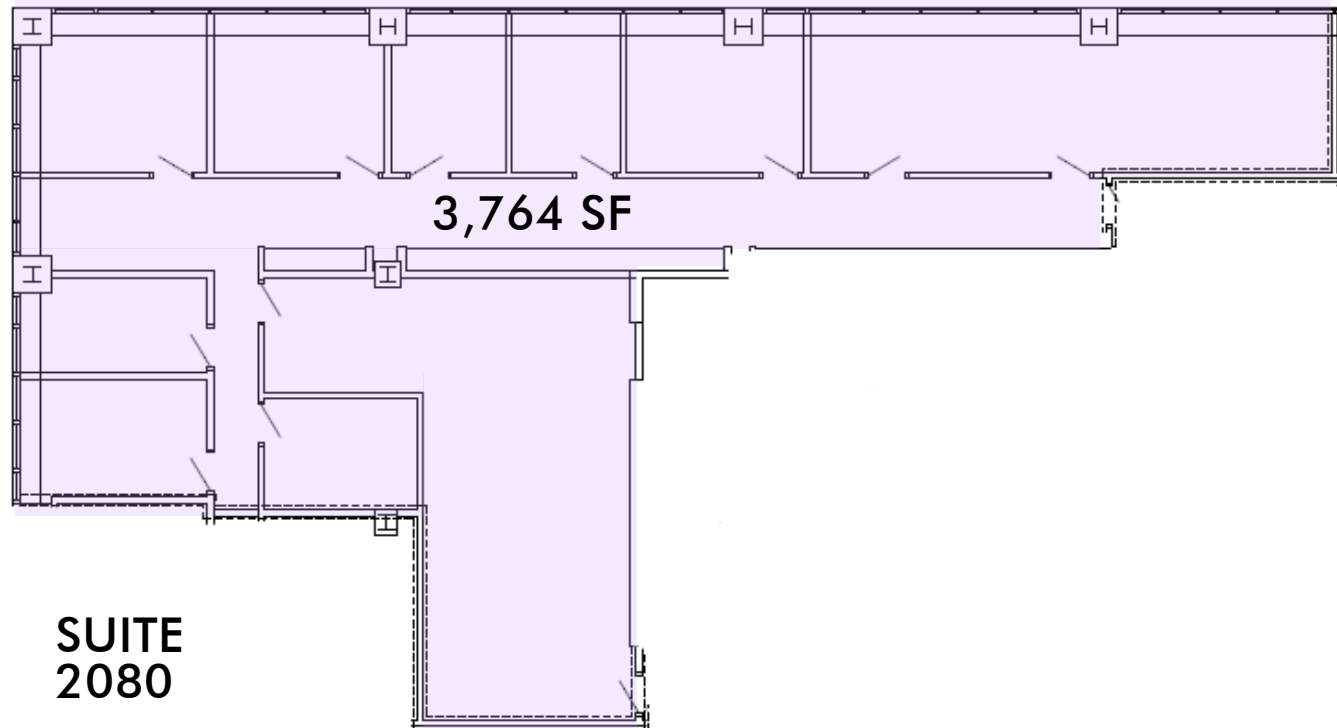

# Kettering Tower

40 NORTH MAIN STREET  
DAYTON, OHIO

FOR MORE  
INFORMATION  
PLEASE CONTACT

**Beth Kernan**  
Associate  
937.443.0900  
beth.kernan@cbre.com

**Paul Miller**  
Vice President  
937.226.1550  
paul.miller5@cbre.com