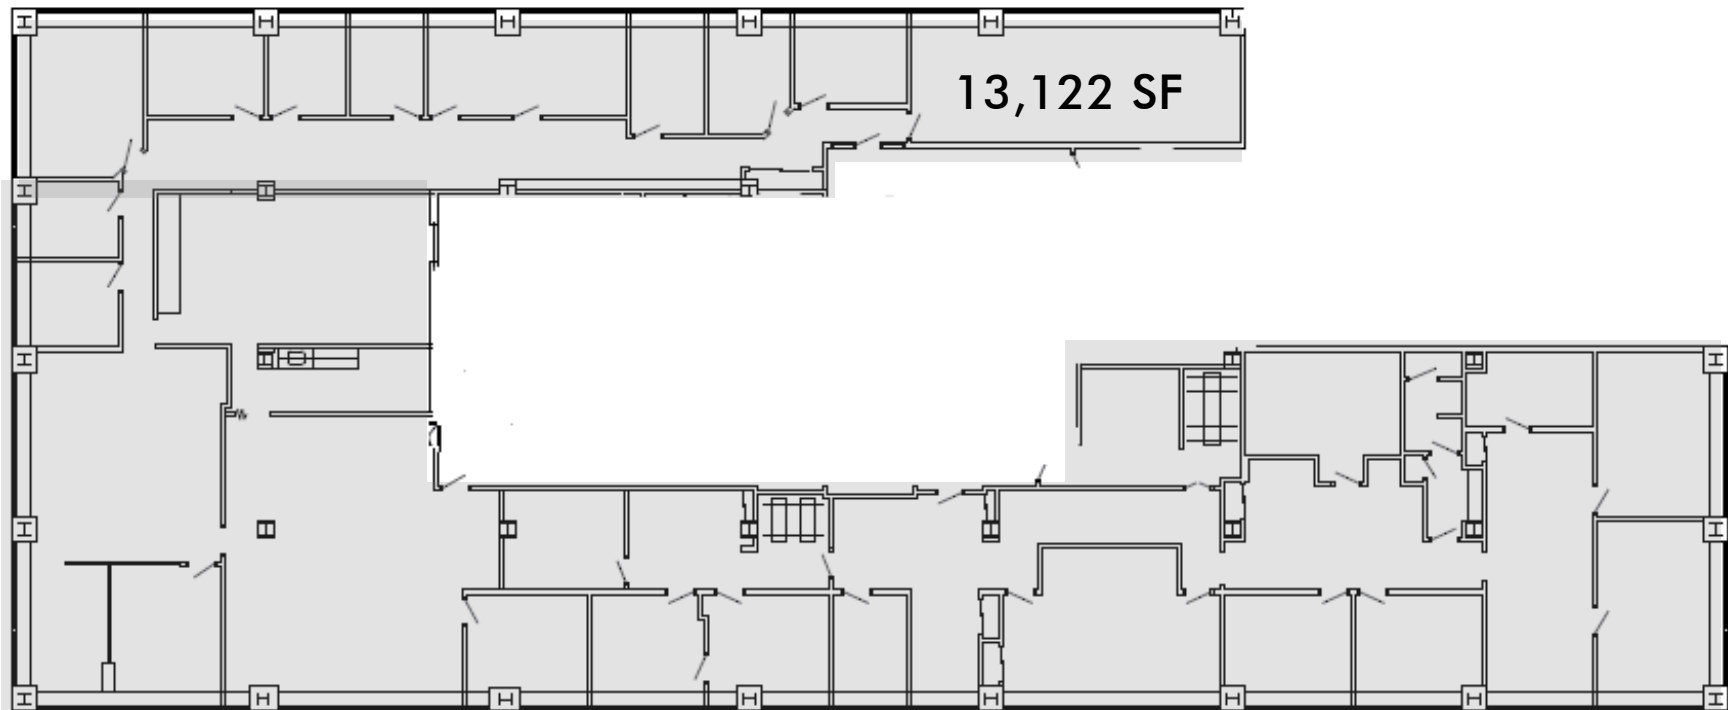

Kettering Tower

40 NORTH MAIN STREET
DAYTON, OHIO

SUITE 2480

FOR MORE
INFORMATION
PLEASE CONTACT

Beth Kernan
Associate
937.443.0900
beth.kernan@cbre.com

Paul Miller
Vice President
937.226.1550
paul.miller5@cbre.com