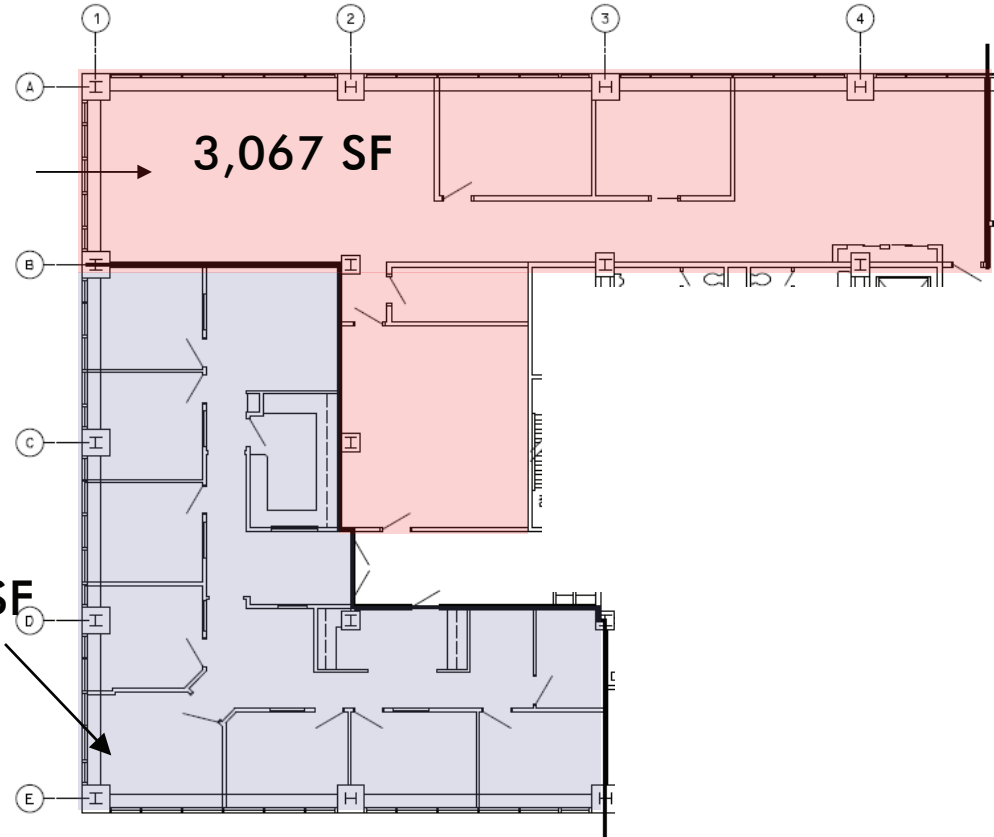

**SUITE
1280**

3,067 SF

**SUITE
1260
2,768 SF**

**Miller
Valentine**
GEM

total
real estate
solutions
www.mvgem.com

*For more
information
please contact:*

Aaron Savino
937.297.3259
aaron.savino@mvg.com

Steve Peters
937.297.3243
steve.peters@mvg.com