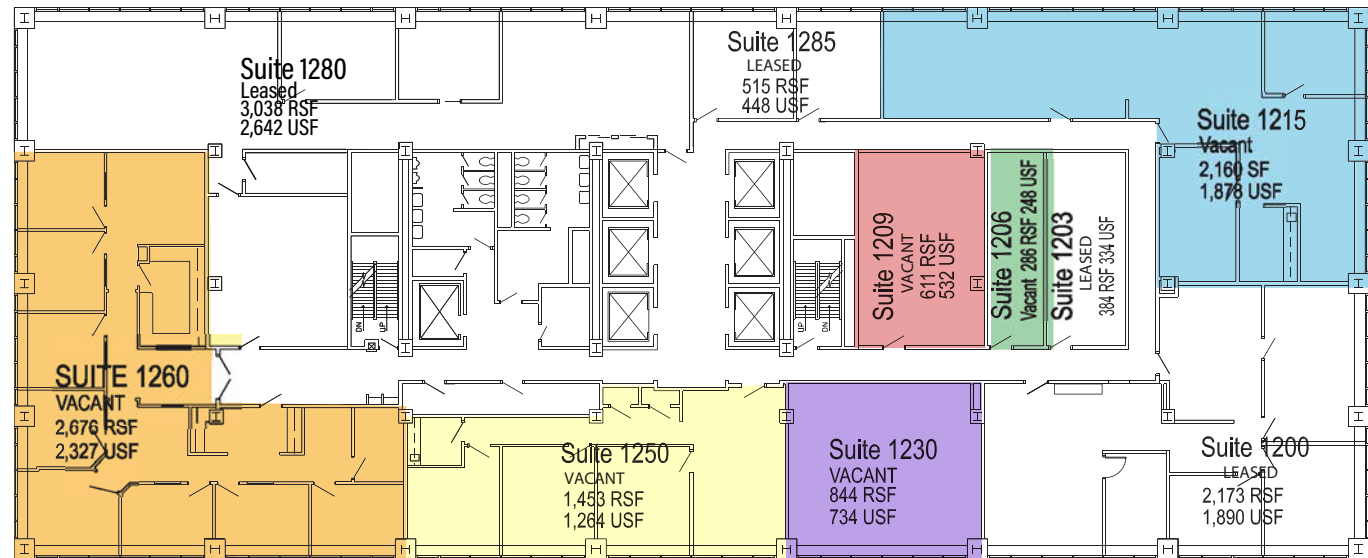

STRATACACHE Tower

40 North Main, Dayton, OH
www.stratacachetower.com

Twelfth Floor
9,004 SF

Cheri Kaman
Property Manager

(937) 443-0900
cheri@arkhamtower.com