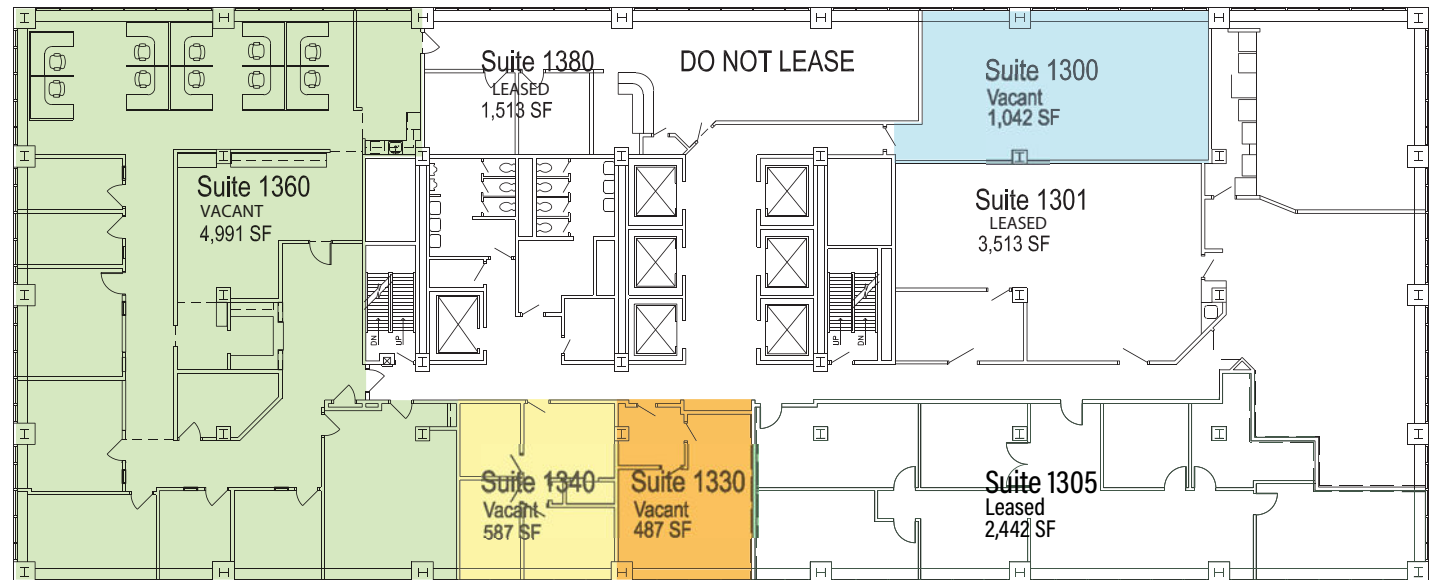

STRATACACHE Tower

40 North Main, Dayton, OH
www.stratacachetower.com

Thirteenth Floor 4,997 SF

Cheri Kaman
Property Manager

(937) 443-0900
cheri@arkhamtower.com