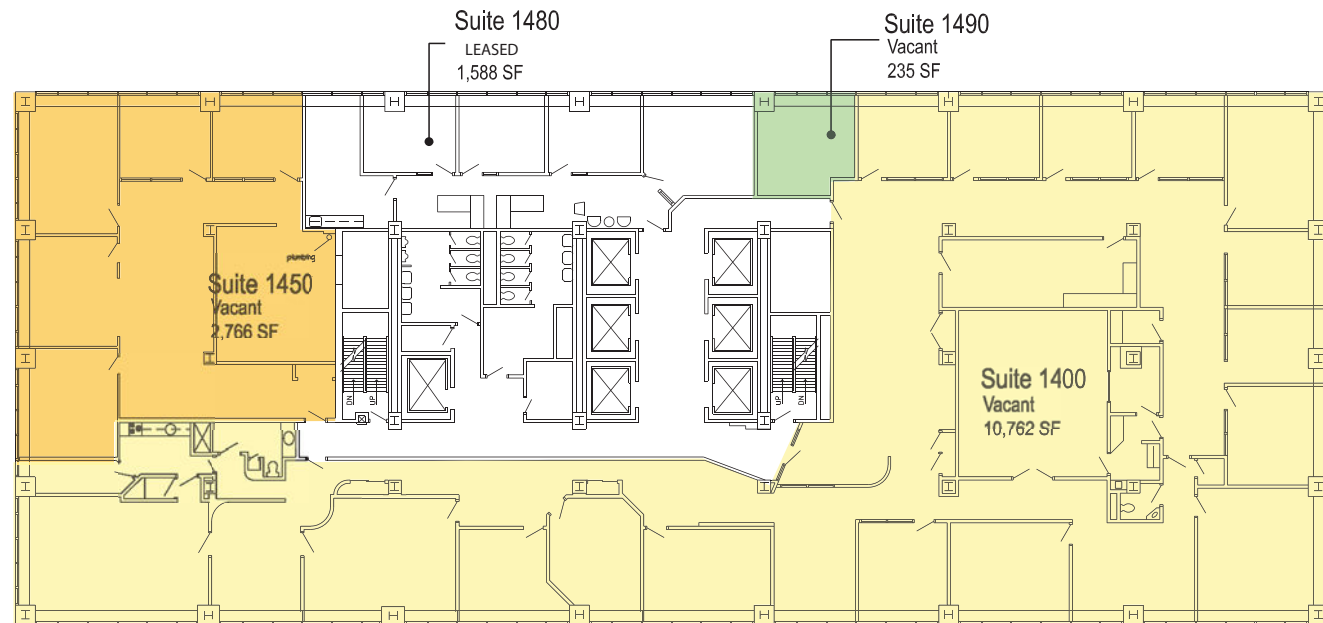

STRATACACHE Tower

40 North Main, Dayton, OH
www.stratacachetower.com

Fourteenth Floor 13,763 SF

Cheri Kaman
Property Manager

(937) 443-0900
cheri@arkhamtower.com