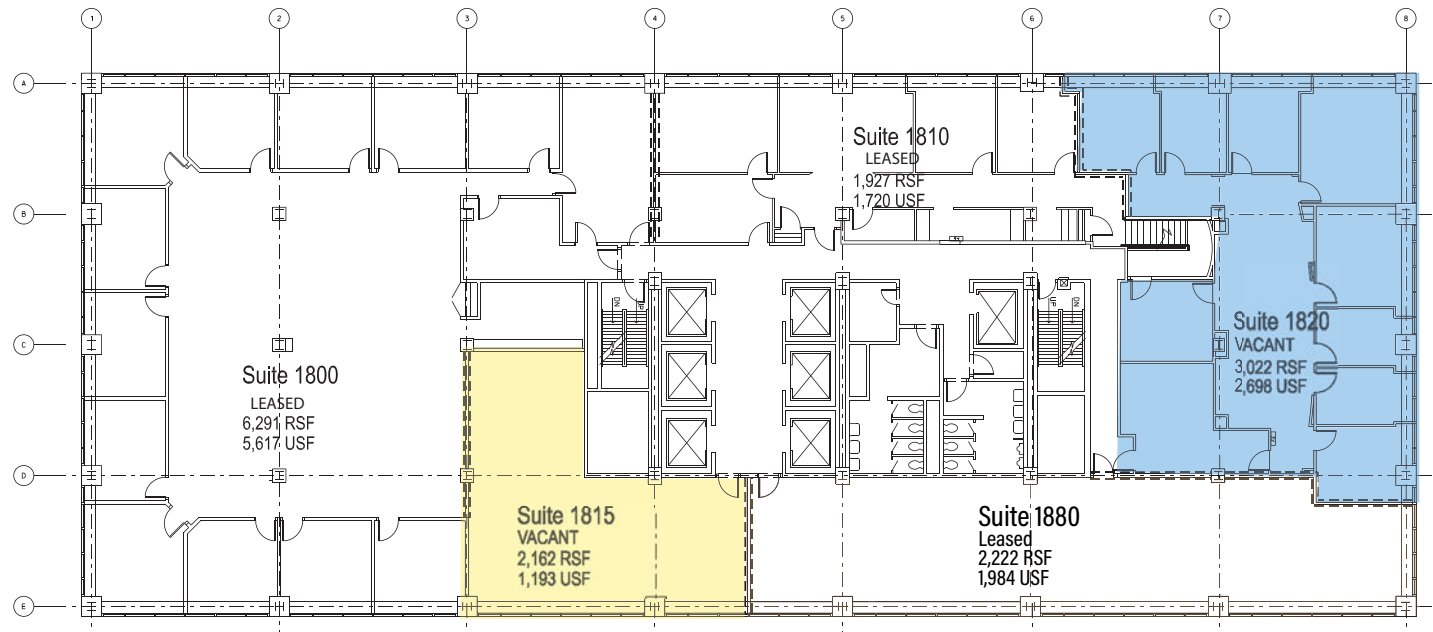

STRATACACHE Tower

40 North Main, Dayton, OH
www.stratacachelayer.com

Eighteenth Floor 7,406 SF

Cheri Kaman
Property Manager

(937) 443-0900
cheri@arkhamtower.com