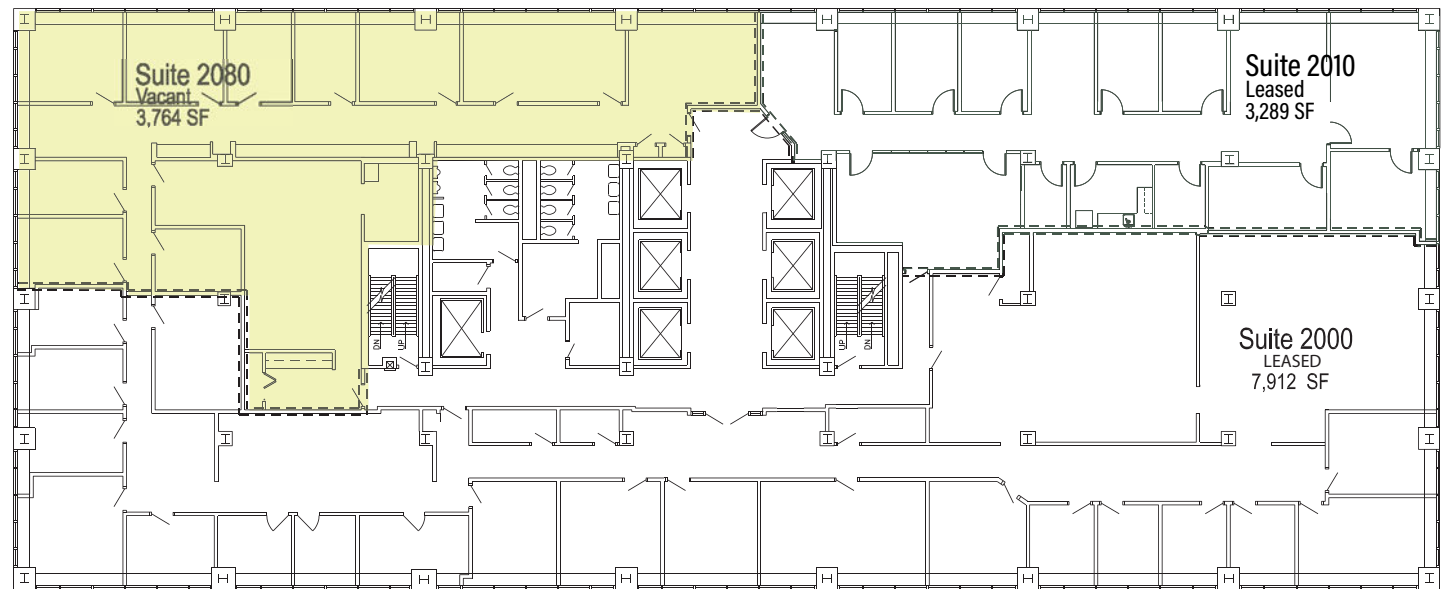

STRATACACHE Tower

40 North Main, Dayton, OH
www.stratacachetower.com

Twentieth Floor 7,053 SF

Cheri Kaman
Property Manager

(937) 443-0900
cheri@arkhamtower.com