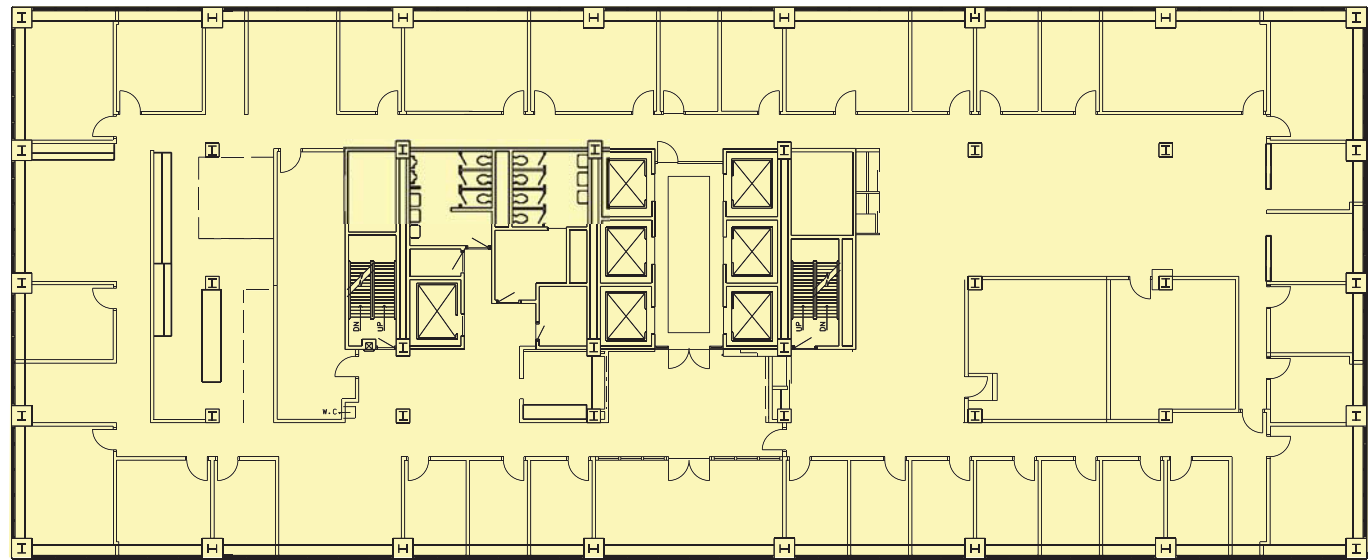

STRATACACHE Tower

40 North Main, Dayton, OH
www.stratacachetower.com

Twenty Second Floor 16,100 SF

Cheri Kaman
Property Manager

(937) 443-0900
cheri@arkhamtower.com