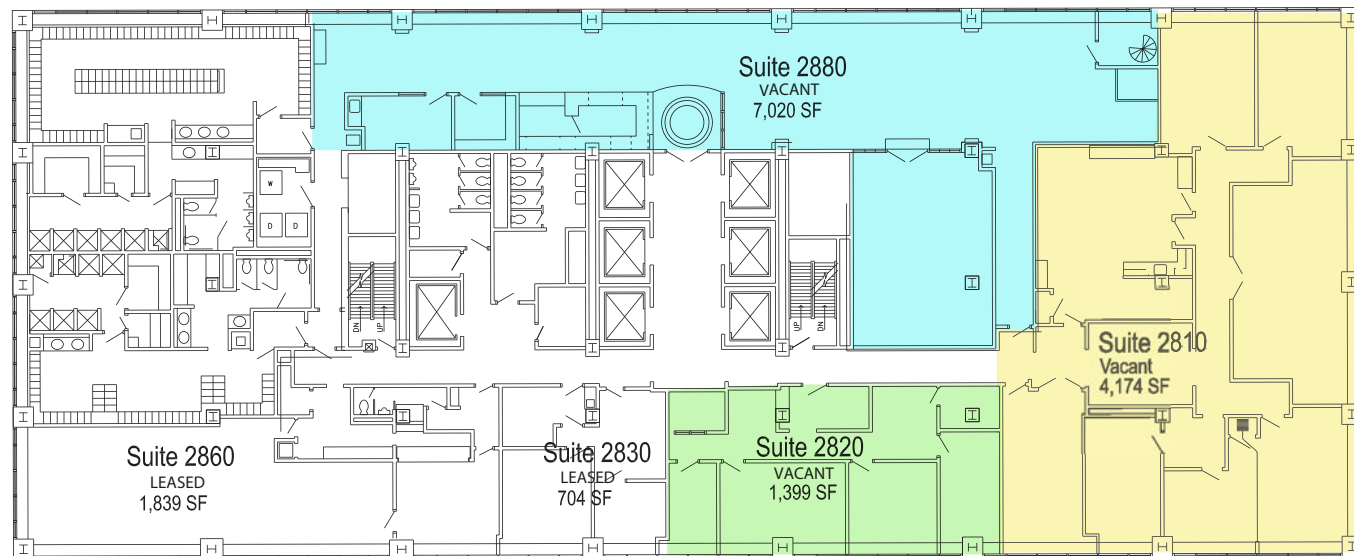

# STRATACACHE Tower

40 North Main, Dayton, OH  
[www.stratacachetower.com](http://www.stratacachetower.com)

## Twenty Eighth Floor 4,174 SF

**Cheri Kaman**  
Property Manager

(937) 443-0900  
[cheri@arkhamtower.com](mailto:cheri@arkhamtower.com)