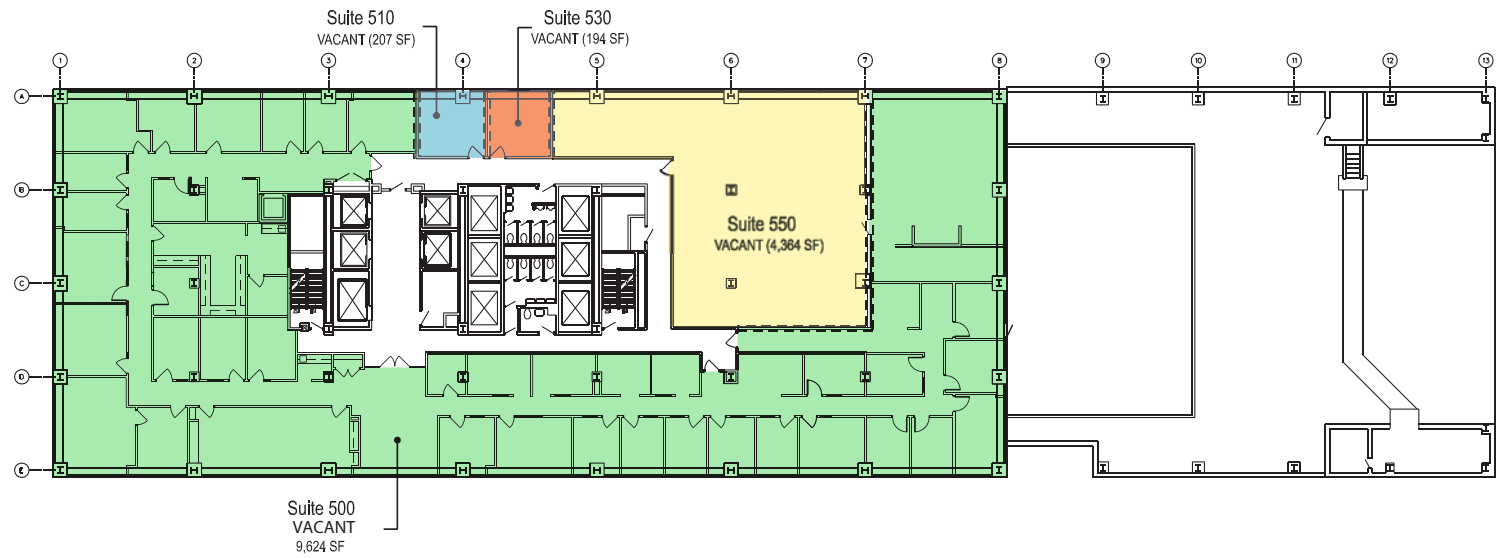

STRATACACHE Tower

40 North Main, Dayton, OH
www.stratacachetower.com

Fifth Floor 4,765 SF

Cheri Kaman
Property Manager

(937) 443-0900
cheri@arkhamtower.com