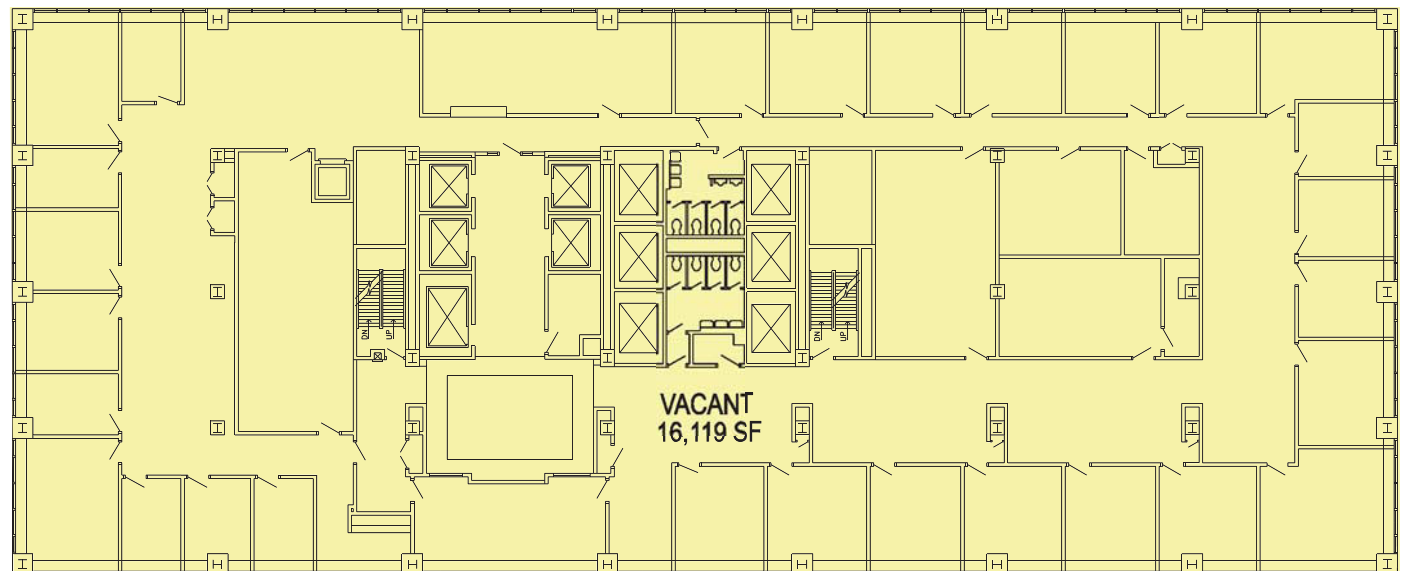

STRATACACHE Tower

40 North Main, Dayton, OH
www.stratacachetower.com

Sixth Floor
16,119 SF

Cheri Kaman
Property Manager

(937) 443-0900
cheri@arkhamtower.com