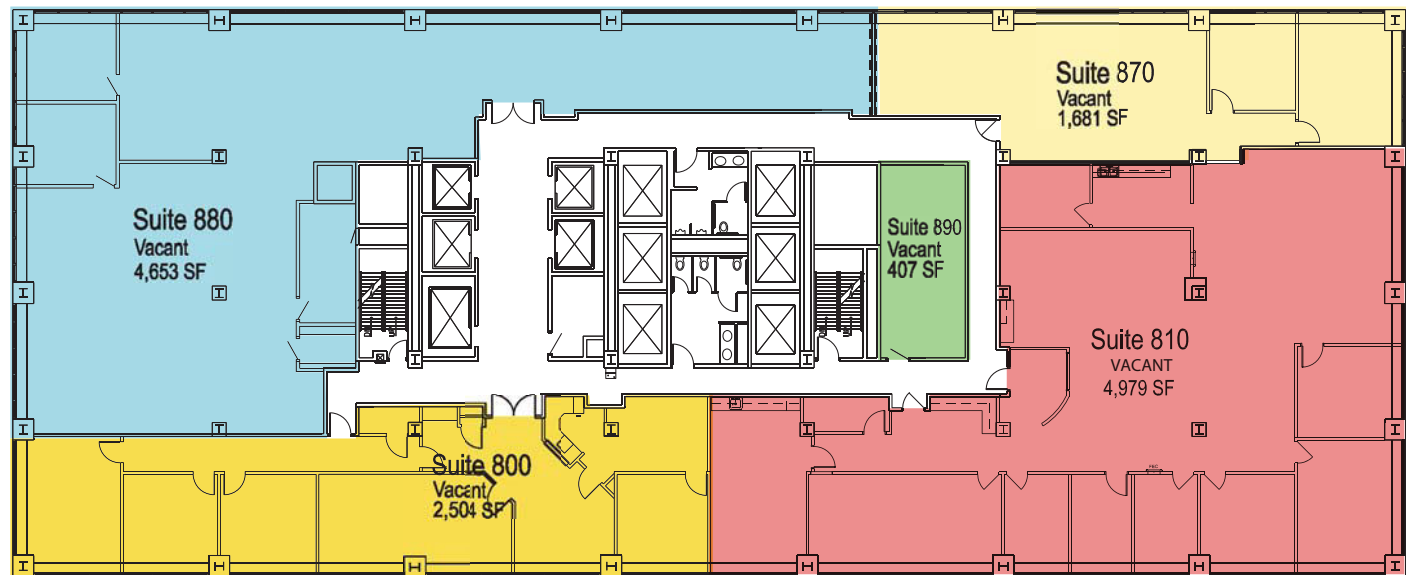

STRATACACHE Tower

40 North Main, Dayton, OH
www.stratacachetower.com

Eighth Floor 9,245 SF

Cheri Kaman
Property Manager

(937) 443-0900
cheri@arkhamtower.com