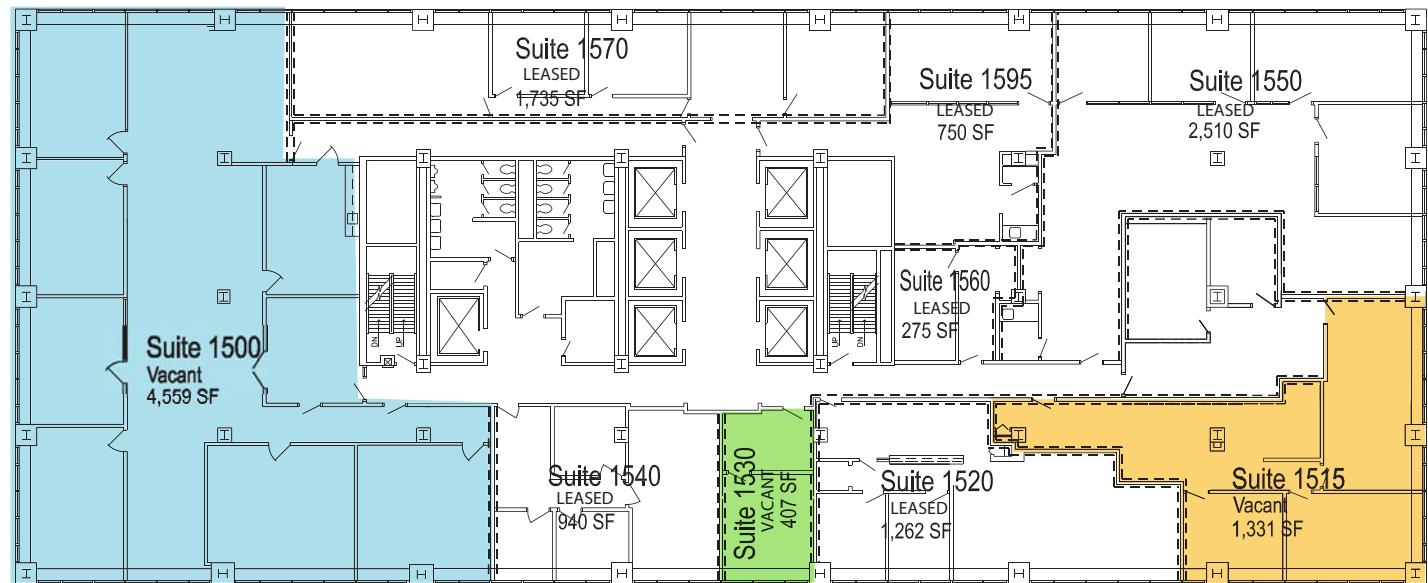

STRATACACHE Tower

40 North Main, Dayton, OH
www.stratacachetower.com

Fifteenth Floor 7,075 SF

Cheri Kaman
Property Manager

(937) 443-0900
cheri@arkhamtower.com