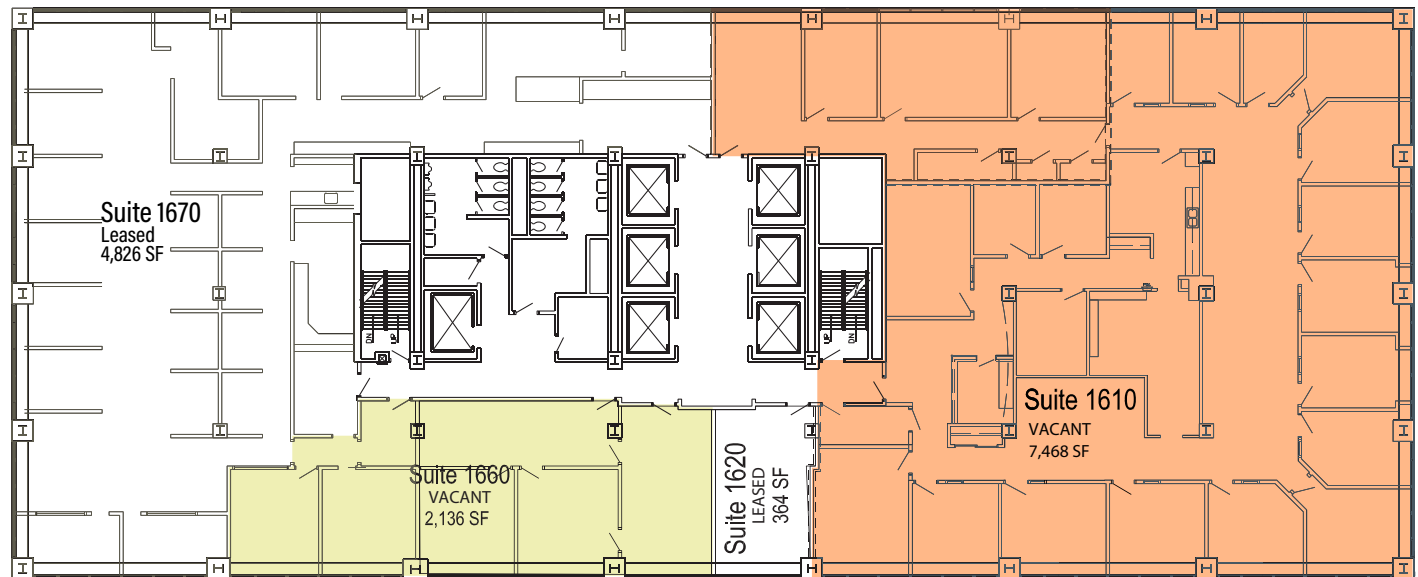

# STRATACACHE Tower

40 North Main, Dayton, OH  
[www.stratacachetower.com](http://www.stratacachetower.com)

## Sixteenth Floor 12,294 SF

**Cheri Kaman**  
Property Manager

(937) 443-0900  
[cheri@arkhamtower.com](mailto:cheri@arkhamtower.com)