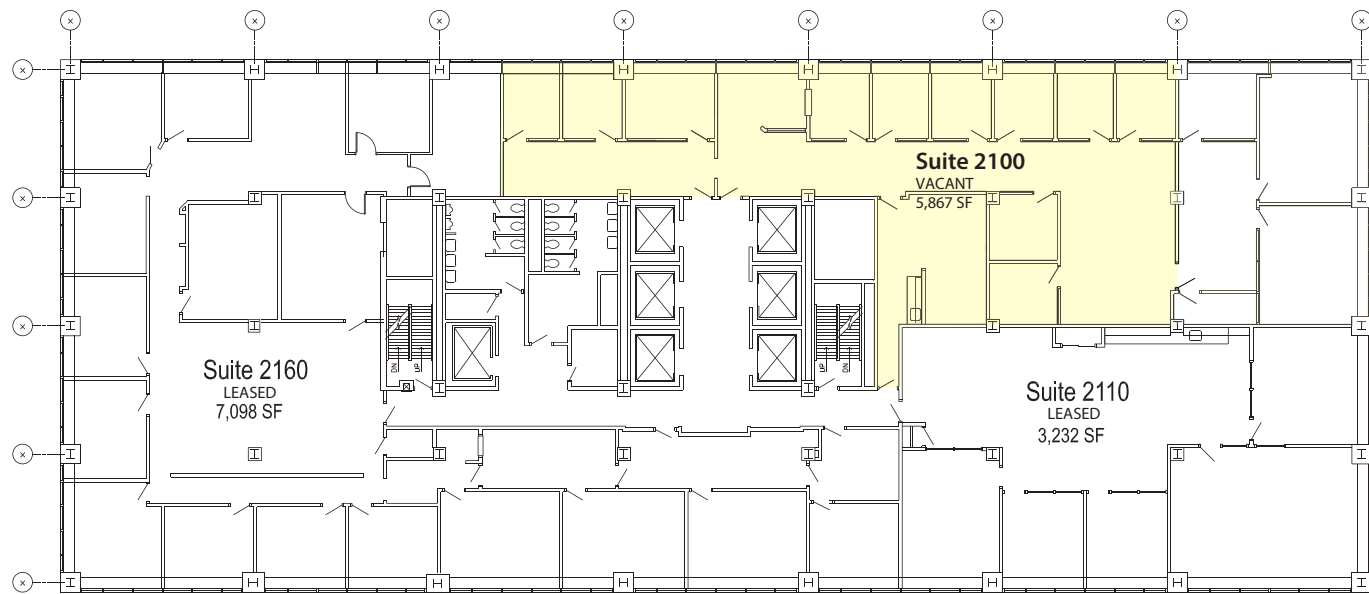

STRATACACHE Tower

40 North Main, Dayton, OH
www.stratacachetower.com

Twenty First Floor 5,867 SF

Cheri Kaman
Property Manager

(937) 443-0900
cheri@arkhamtower.com