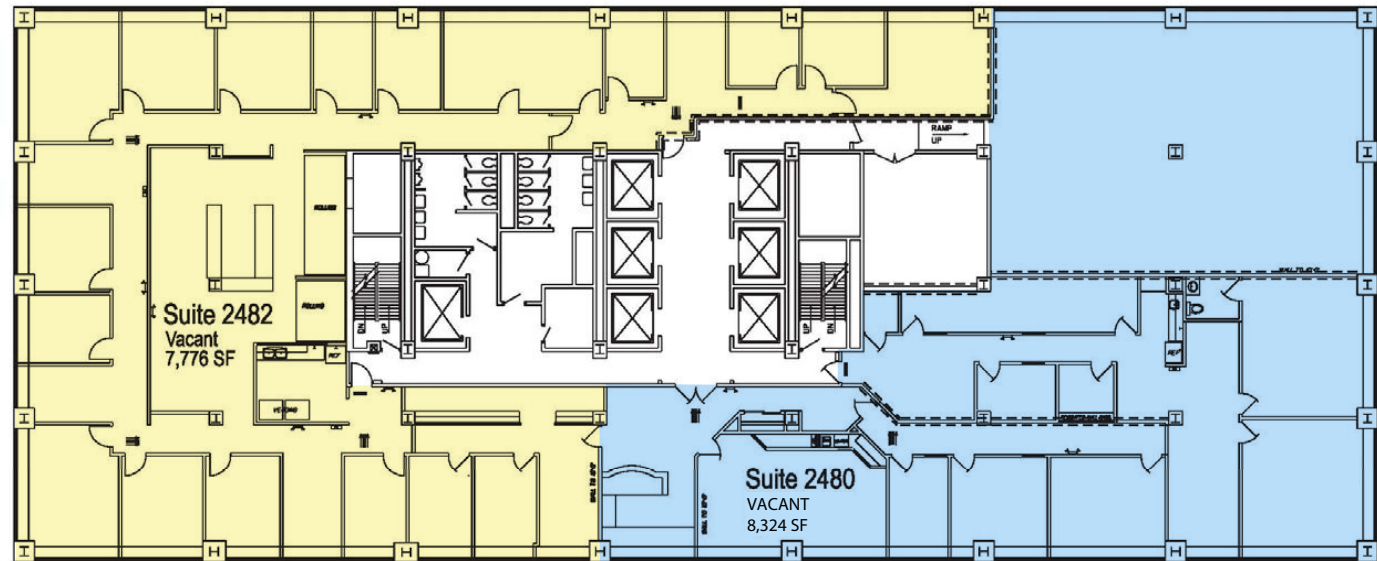

# STRATACACHE Tower

40 North Main, Dayton, OH  
[www.stratacachetower.com](http://www.stratacachetower.com)

## Twenty Fourth Floor 16,100 SF

**Cheri Kaman**  
Property Manager

(937) 443-0900  
[cheri@arkhamtower.com](mailto:cheri@arkhamtower.com)