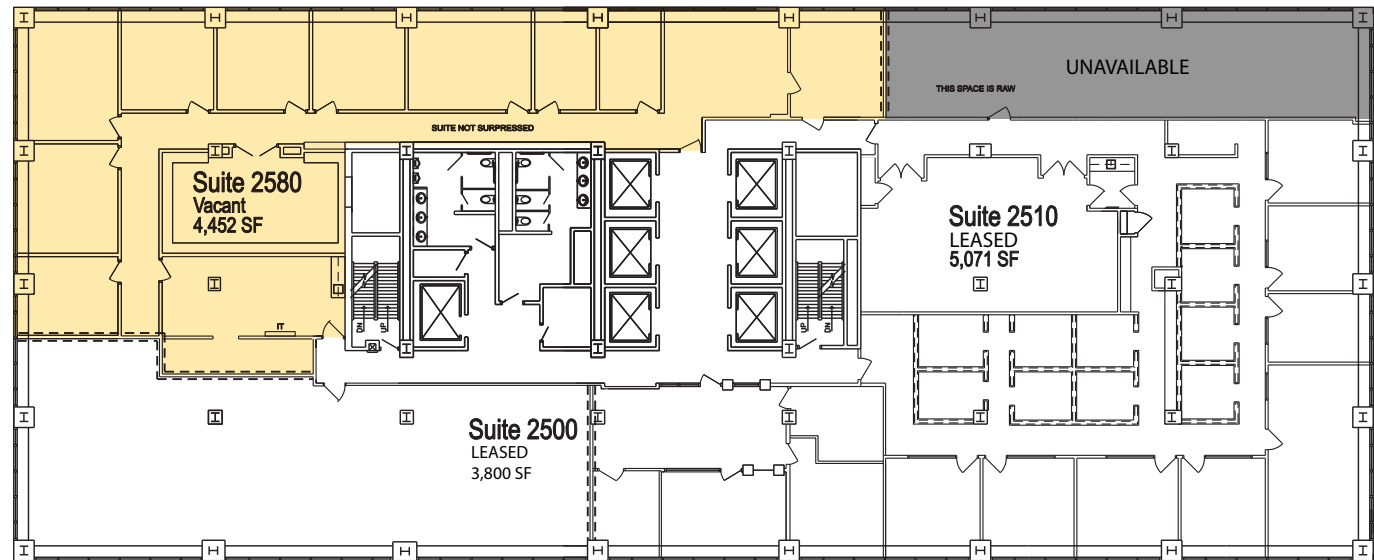

# STRATACACHE Tower

40 North Main, Dayton, OH  
[www.stratacachetower.com](http://www.stratacachetower.com)